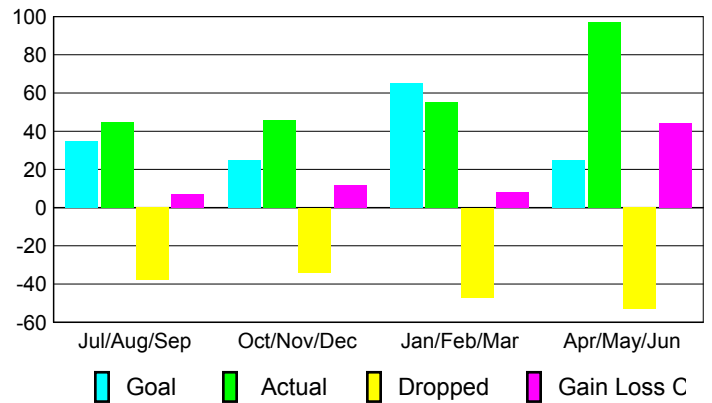

Membership Results 2009-2010

Goal, New, Dropped, Gain/Loss