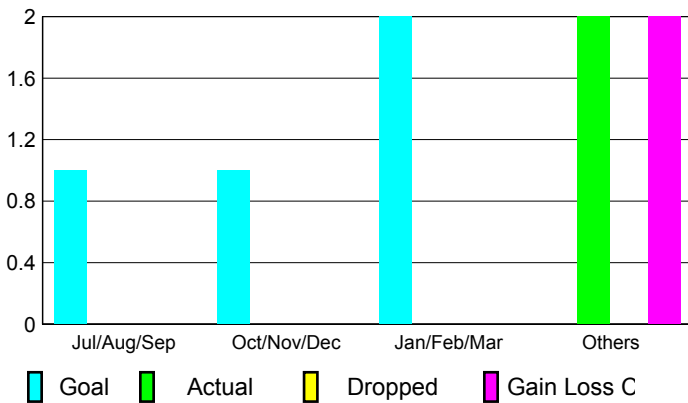

2009-2010 GMT Quarterly Report for District (or Undistricted) **District 111BS**

GMT: PROF DR Wieland Richter

Location: GERMANY

GMT CA: 4

CLUBS

Club Results 2009-2010	Clubs 2008-2009

Month	New Club Goal	Actual New Clubs	Actual Dropped Clubs	Gain/Loss of Clubs	Gain/Loss of Clubs
Jul/Aug/Sep	1	0	0	0	1
Oct/Nov/Dec	1	0	0	0	1
Jan/Feb/Mar	2	0	0	0	0
Apr/May/Jun	0	2	0	2	0
Totals	4	2	0	2	2

Club Results 2009-2010

Goal, New, Dropped, Gain/Loss