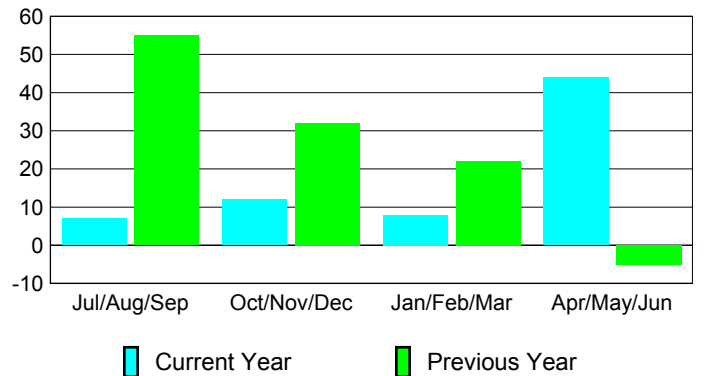

Comparison of Membership Gain/Loss

Current Year Compared to the Previous Year