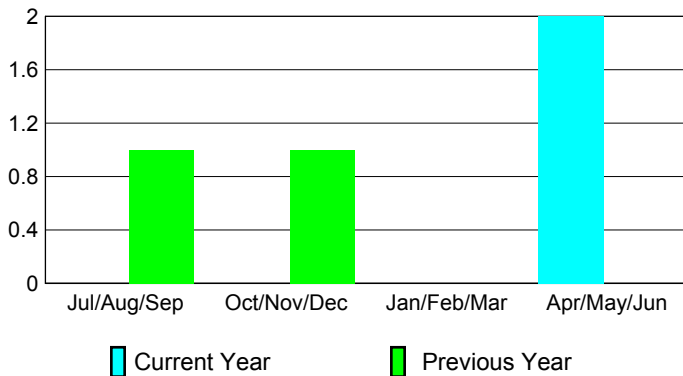

Comparison of Club Gain/Loss

Current Year Compared to the Previous Year